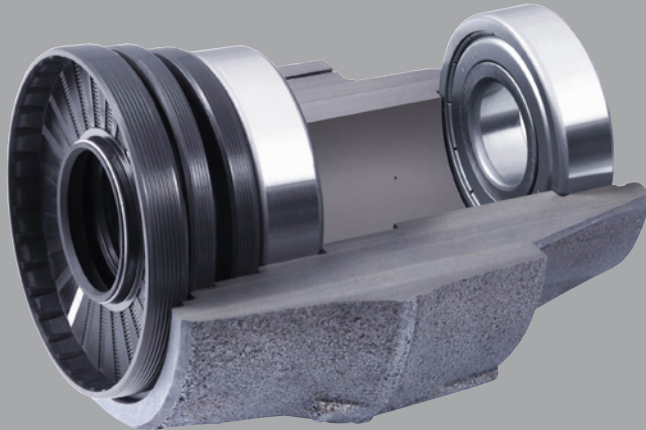

Heavy duty SKF bearings

Encore washers are built with **two commercial grade SKF bearings**. These premium bearings are sealed for maximum protection leading to longer life with fewer repairs. The three individual seals with 5 lips provide a water-tight barrier around the drive shaft to protect the bearings from damaging moisture. To ensure better performance, the durable AC motor has no brushes.